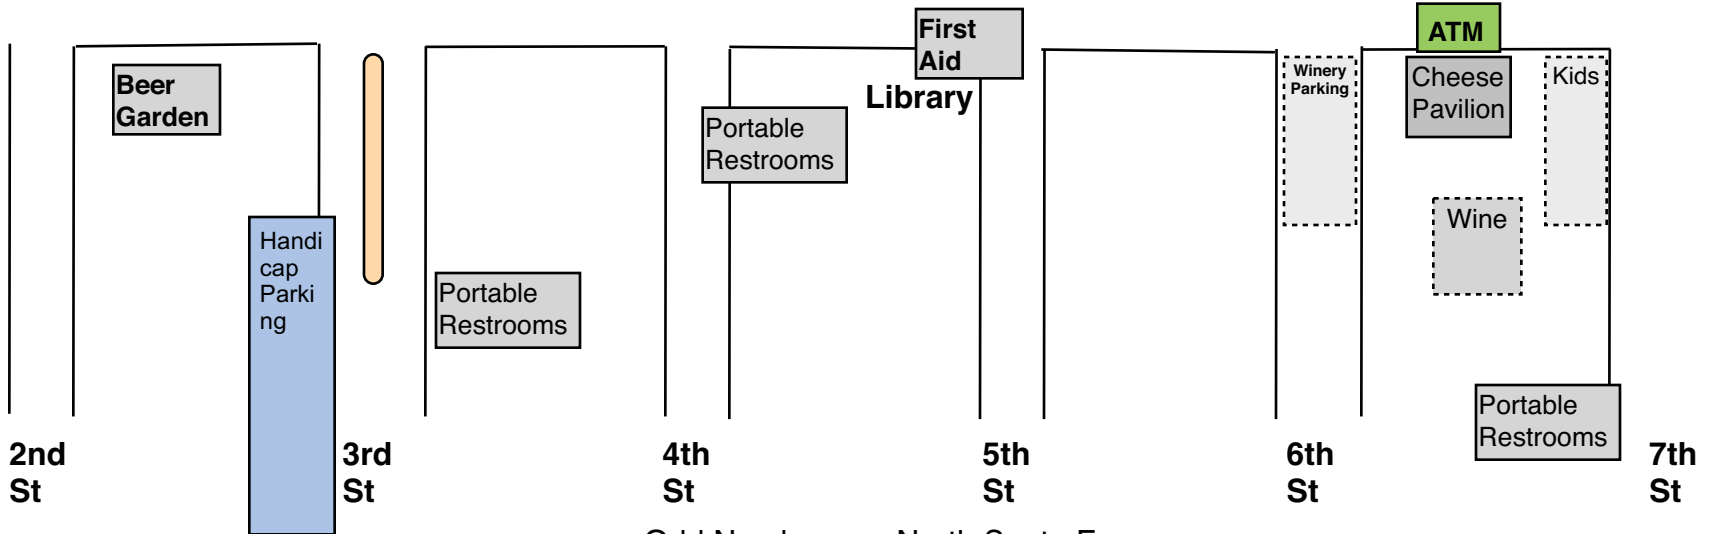

North

2010 Riverbank Cheese & Wine Exposition

October 9th & 10th

Hours:

Saturday 10 AM to 7 PM

Sunday 10 AM to 5 PM

East

Santa Fe 200 KAT Stage 200 ATM 300 Santa Fe 400 ATM 500 Santa Fe 600 HAWK Stage

South

Odd Numbers on North Santa Fe
Even Numbers on South Santa Fe