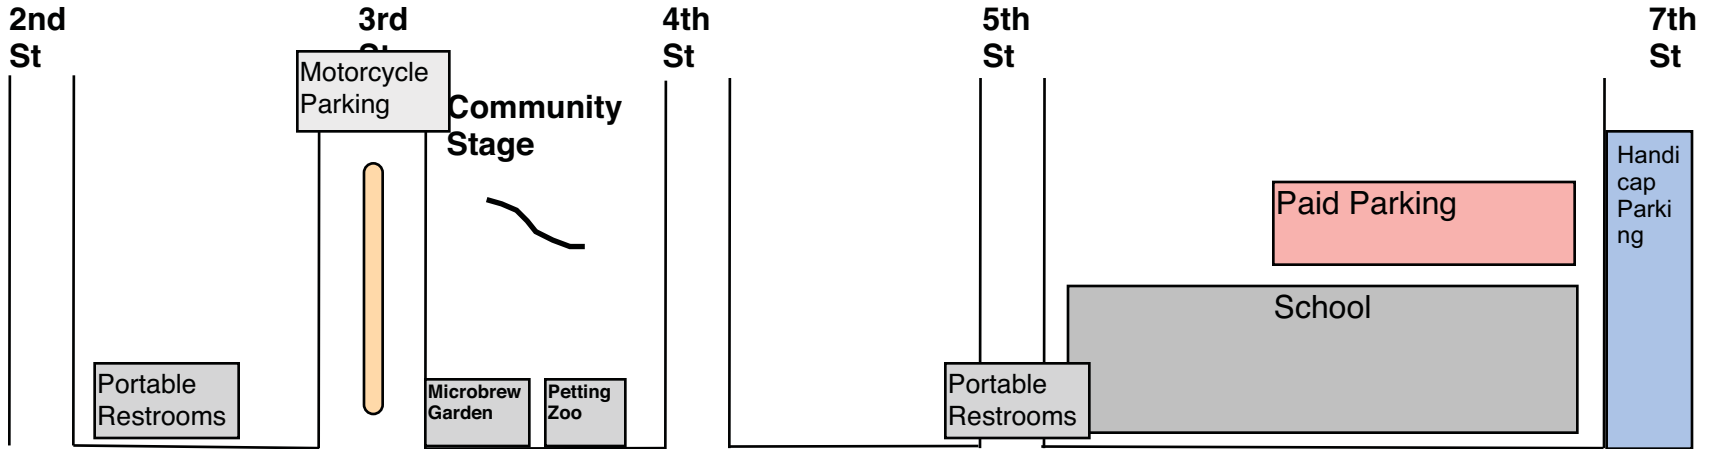

North

2010 Riverbank Cheese & Wine Exposition

October 9th & 10th

Hours:

Saturday 10 AM to 7 PM

Sunday 10 AM to 5 PM

East

Santa Fe 200 KAT Stage 200 ATM 300 Santa Fe 400 ATM 500 Santa Fe 600 HAWK Stage